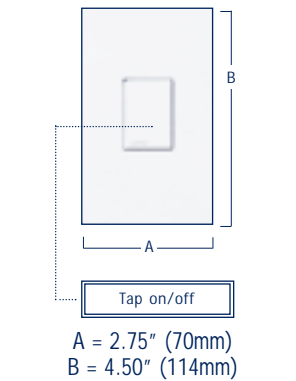

FEATURES

- Allows local on/off control of one light or one group of lights

MODEL	LOAD TYPES	MAXIMUM CAPACITY
HWV-1000S	incandescent, magnetic low-voltage	1000 Watts
HWV-1000NS	incandescent, magnetic low-voltage, electronic low-voltage, neon, and fluorescent	1000 Watts