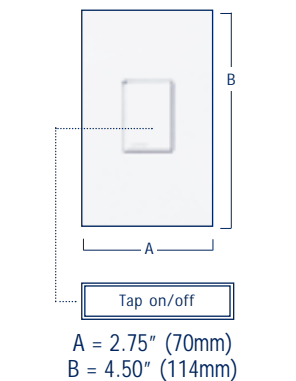

VAREO - STYLE AUXILIARY SWITCHING CONTROL

FEATURES

- Allows auxiliary on/off control when used in conjunction with a Vareo-Style Local Dimming or Switching Control (nine maximum)
- Use in 3-way and 4-way applications

MODEL	FOR USE WITH MODELS
VETS-R	HWV-600D, HWV-1000D, HWV-FDB-8A-120, HWV-1000S, HWV-1000NS

VAREO - STYLE COLORS

STANDARD MATTE PLASTIC COLORS:

White, Beige, Ivory, Gray, Brown, Black, Taupe, Dusty Rose

SPECIAL ORDER FINISHES:

Bright Brass, Satin Brass, Antique Brass, Bright Chrome, Satin Chrome, Satin Nickel, Antique Bronze, 24K Gold Plate
Custom colors also available to match paint, wallcoverings, etc.

For more detailed technical information on these and other HomeWorks Interactive components, please consult the HomeWorks Interactive Technical Reference Guide.

©Lutron Electronics Co., Inc.
7200 Suter Road, Coopersburg PA 18036
Printed in U.S.A. 11/98 P/N 366-809

LUTRON®
www.lutron.com