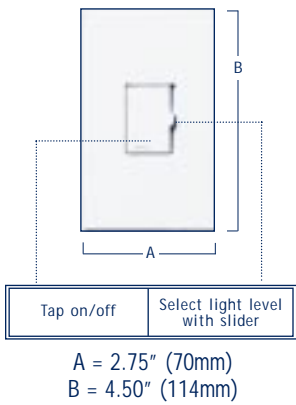

VAREO - STYLE LOCAL DIMMING CONTROLS

FEATURES

- Allows local dimming and on/off control of one light or one group of lights
- Slider can be raised or lowered to select light level
- Lights fade up and down over 4 seconds when tapped on or off (fade can be disabled)
- Double tap brings lights instantly to full on
- Long tap (2 seconds) fades lights to off over 10 seconds

MODEL	LOAD TYPES	MAXIMUM CAPACITY
HWV-600D	incandescent, magnetic low-voltage	600 Watts
HWV-1000D	incandescent, magnetic low-voltage	1000 Watts
HWV-FDB-8A	fluorescent (with Lutron Dimming Ballast)	8 Amps

VAREO - STYLE LOCAL SWITCHING CONTROLS